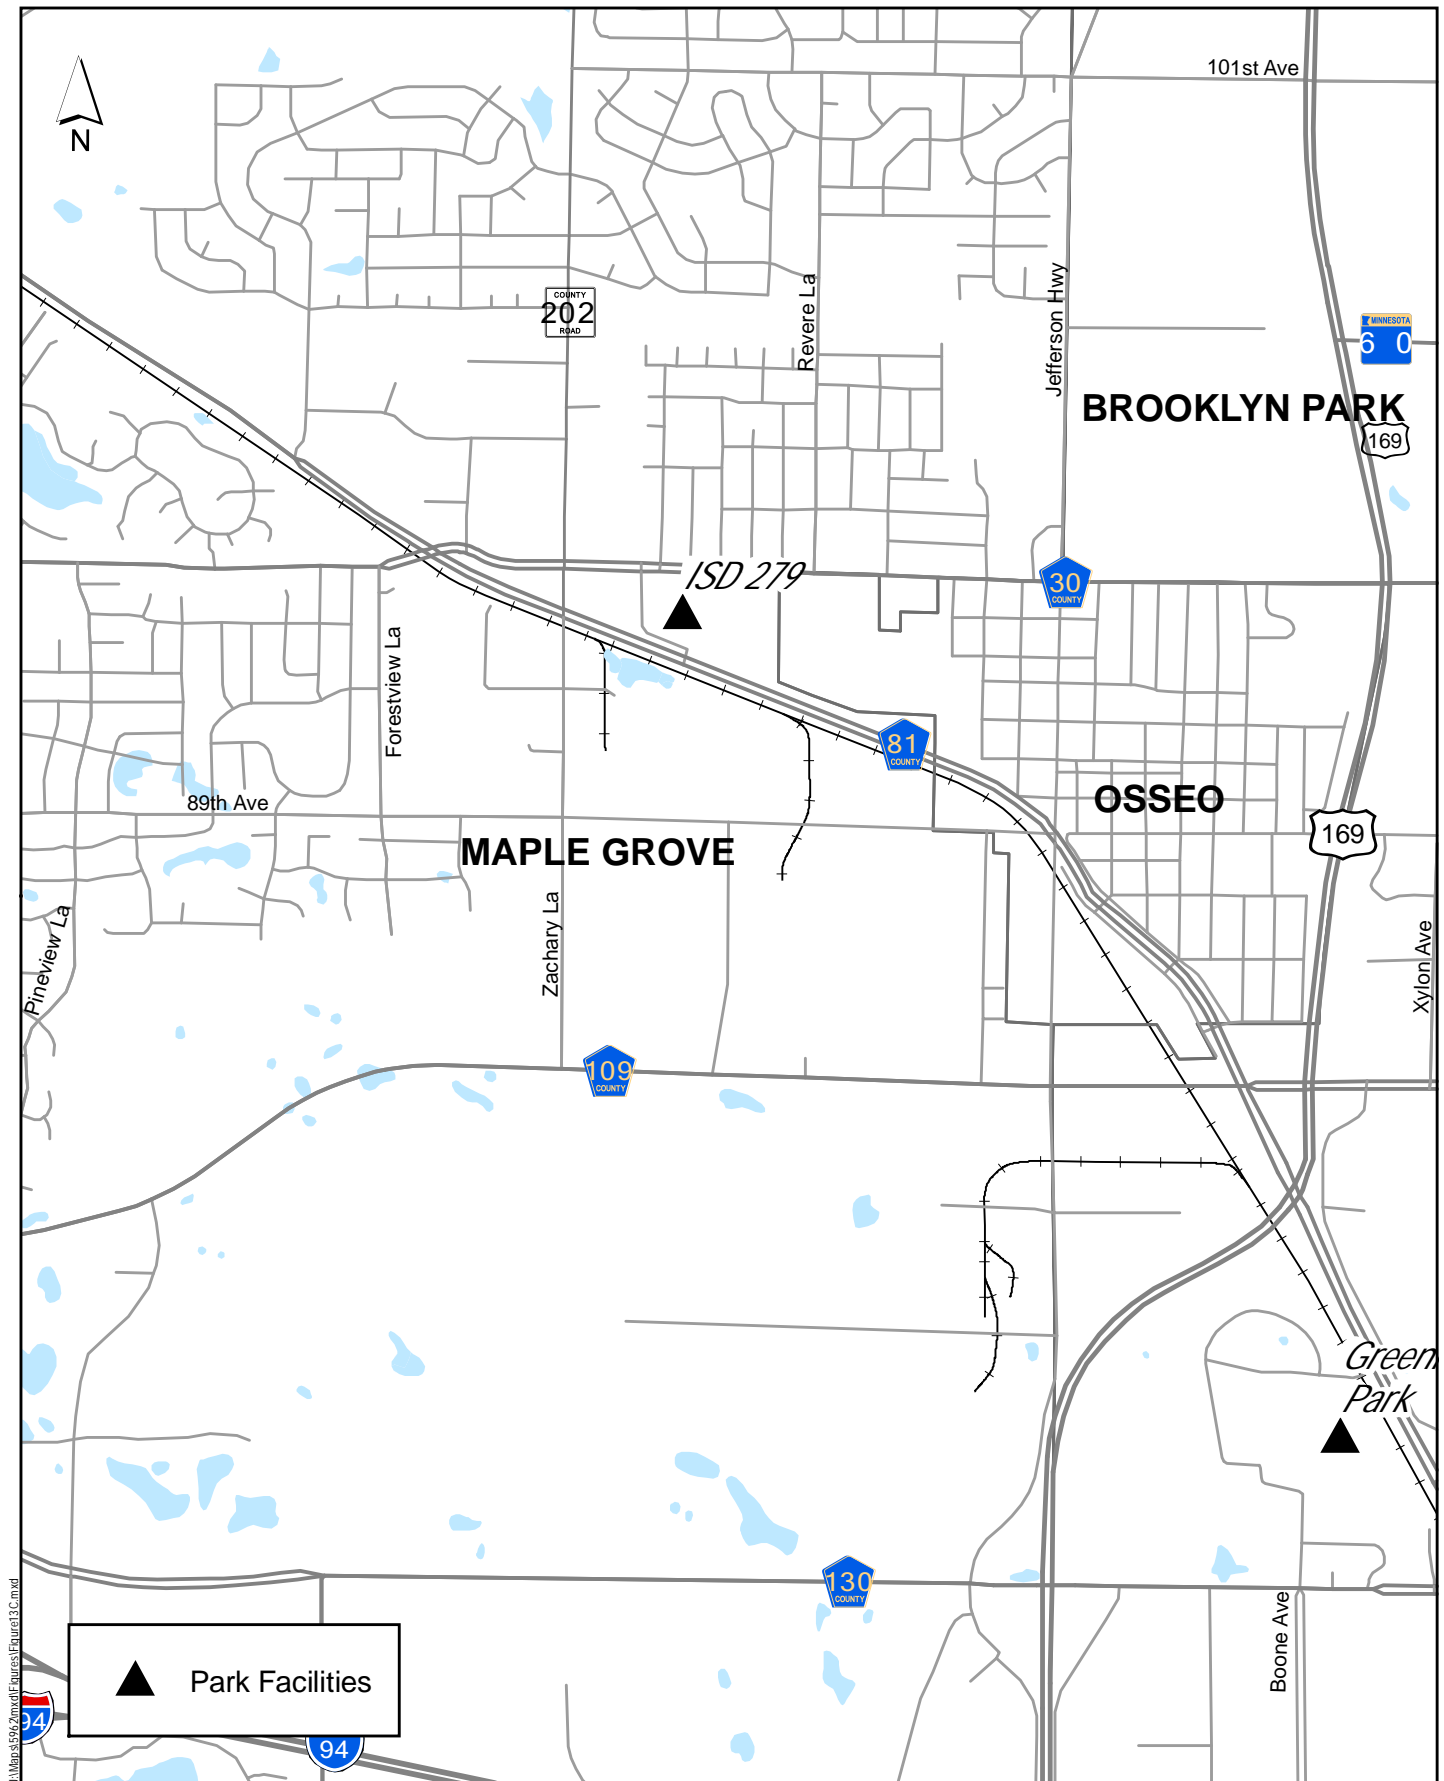

PARK FACILITIES

CSAH 81 (BOTTINEAU BOULEVARD) ROADWAY RECONSTRUCTION
 Hennepin County, Minnesota

S.P. 27-681-27

Figure 13A

PARK FACILITIES

CSAH 81 (BOTTINEAU BOULEVARD) ROADWAY RECONSTRUCTION
 Hennepin County, Minnesota
 S.P. 27-681-27

Figure 13C