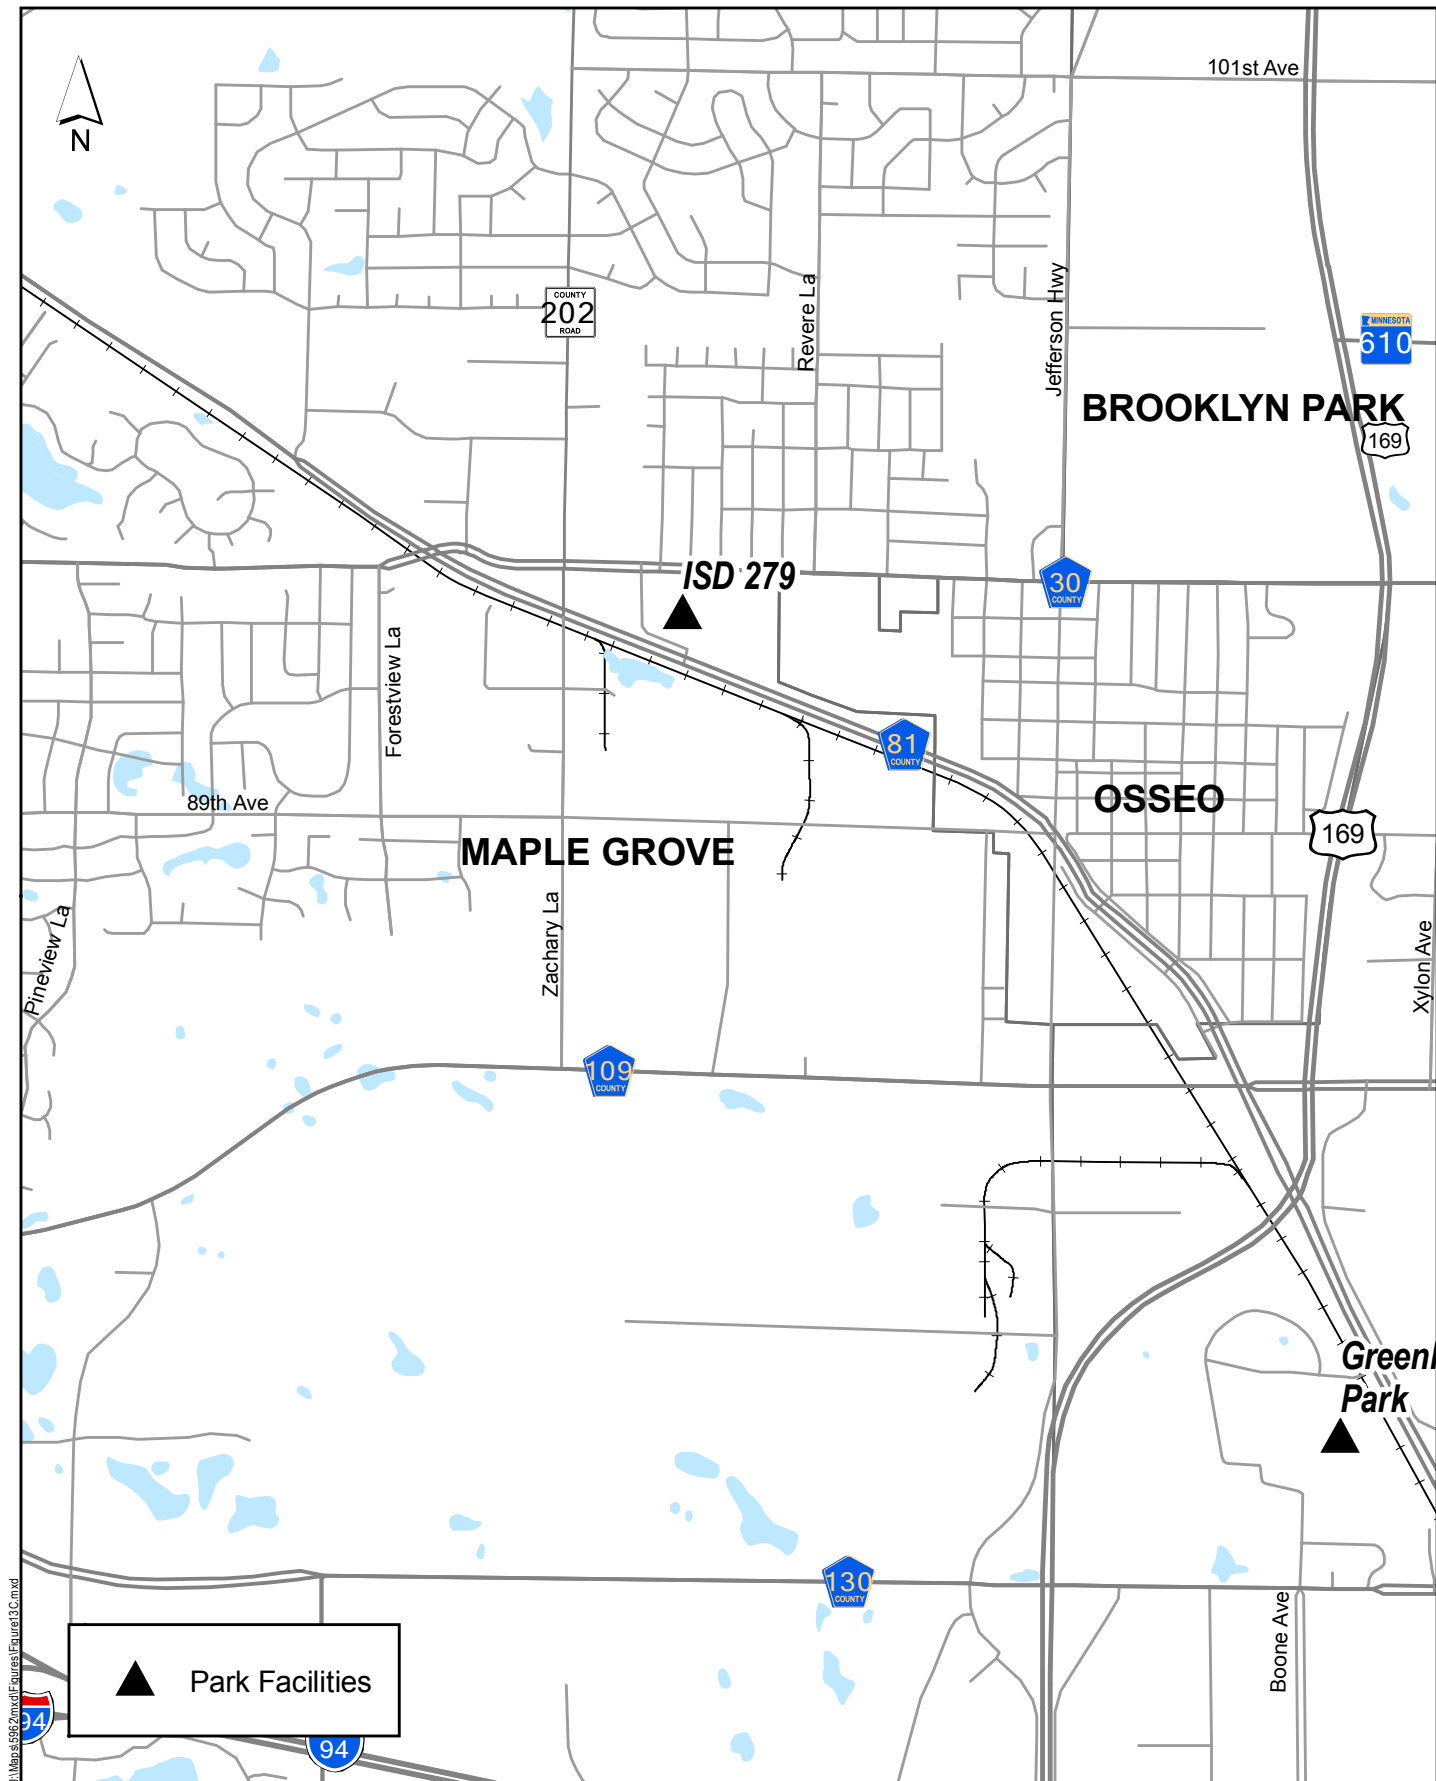

PARK FACILITIES

Figure 13A

PARK FACILITIES

CSAH 81 (BOTTINEAU BOULEVARD) ROADWAY RECONSTRUCTION
 Hennepin County, Minnesota
 S.P. 27-681-27

Figure 13B

PARK FACILITIES

CSAH 81 (BOTTINEAU BOULEVARD) ROADWAY RECONSTRUCTION
 Hennepin County, Minnesota
 S.P. 27-681-27

Figure 13C