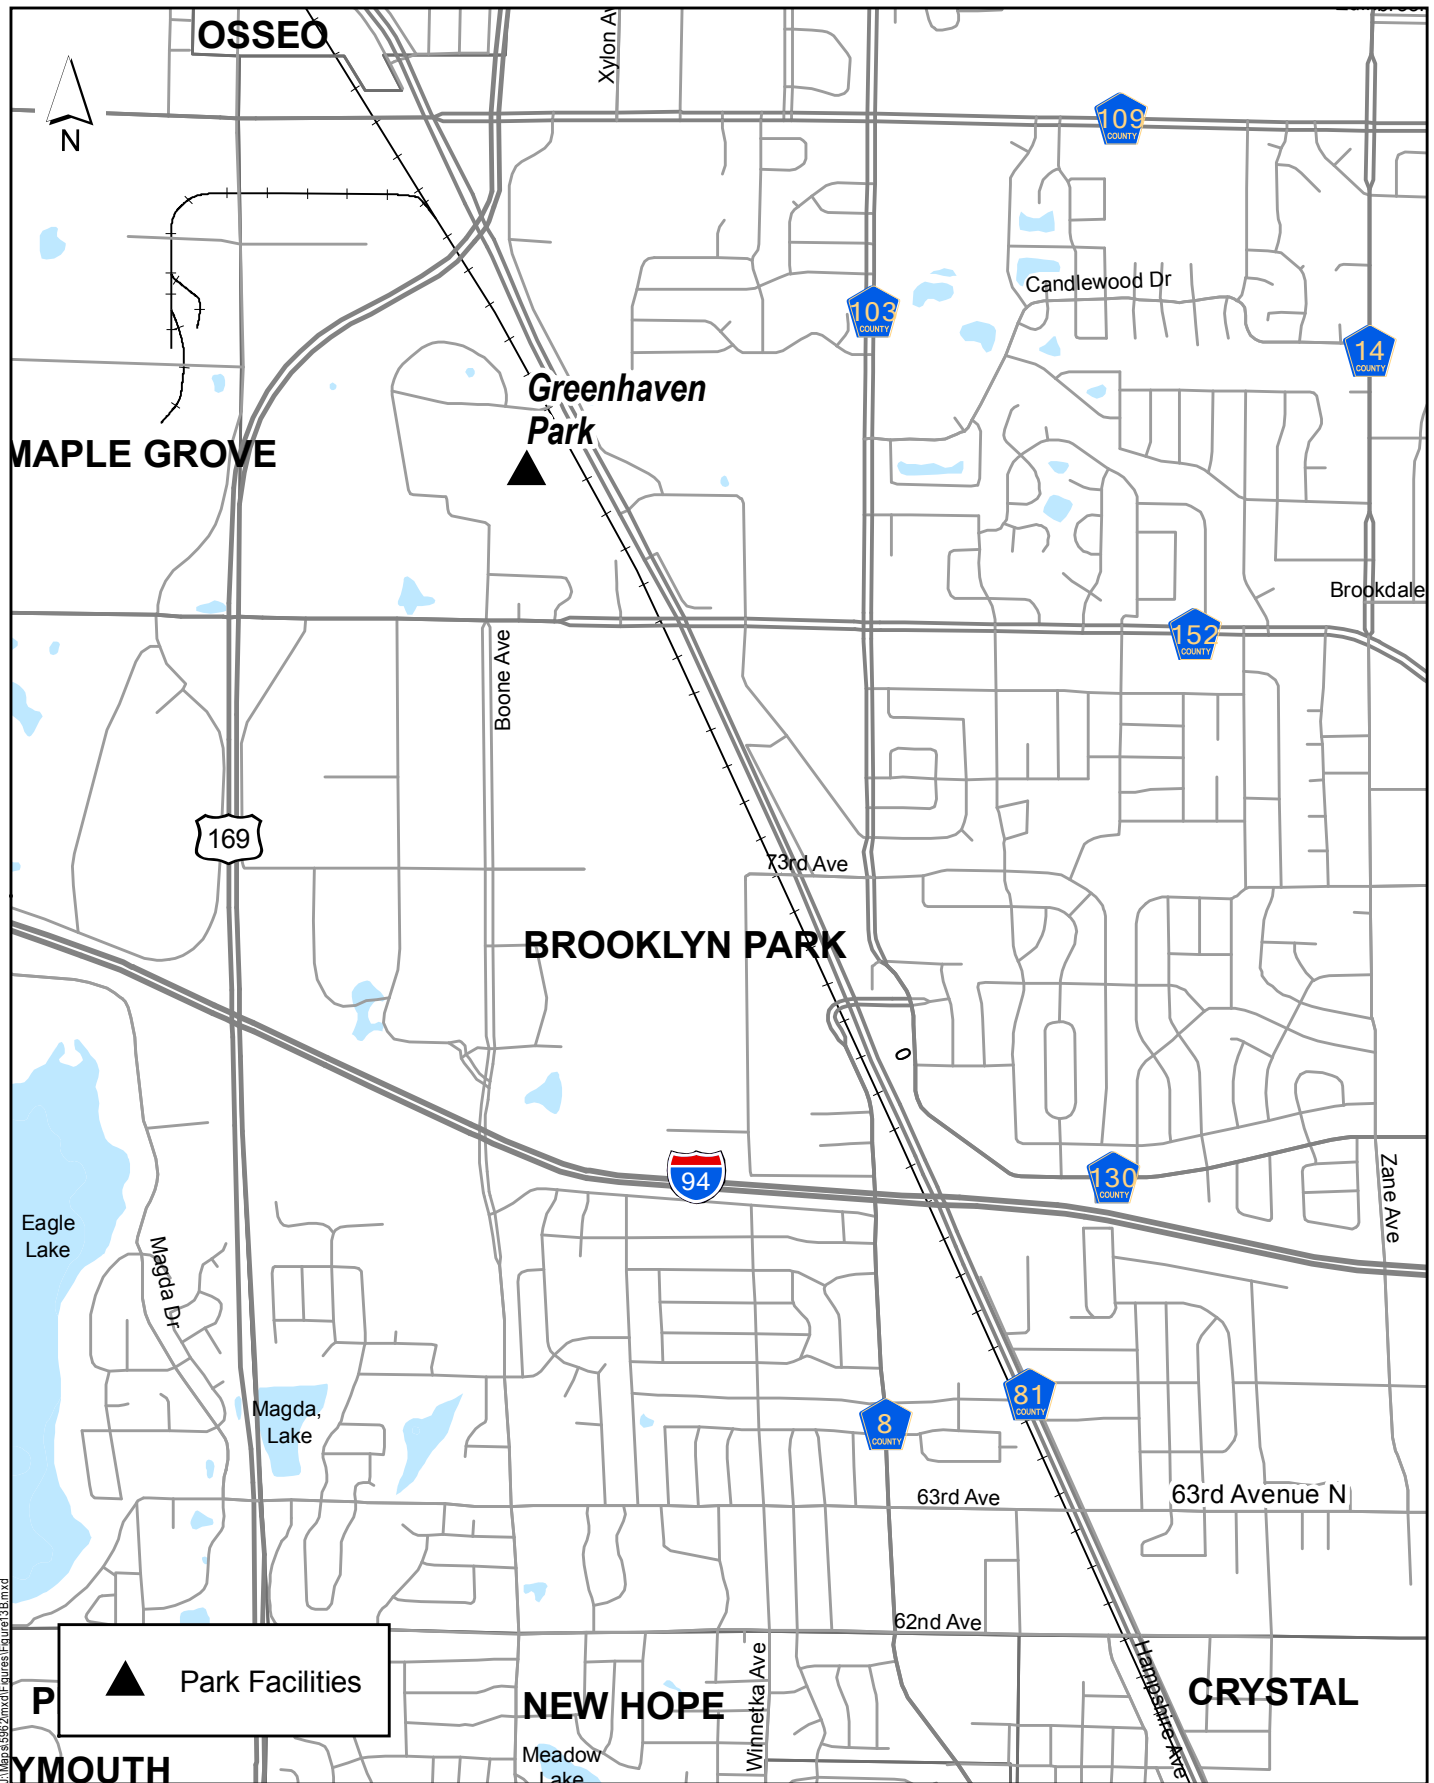

PARK FACILITIES

Figure 13A

PARK FACILITIES

CSAH 81 (BOTTINEAU BOULEVARD) ROADWAY RECONSTRUCTION
 Hennepin County, Minnesota
 S.P. 27-681-27

Figure 13B

PARK FACILITIES

CSAH 81 (BOTTINEAU BOULEVARD) ROADWAY RECONSTRUCTION
 Hennepin County, Minnesota
 S.P. 27-681-27

Figure 13C